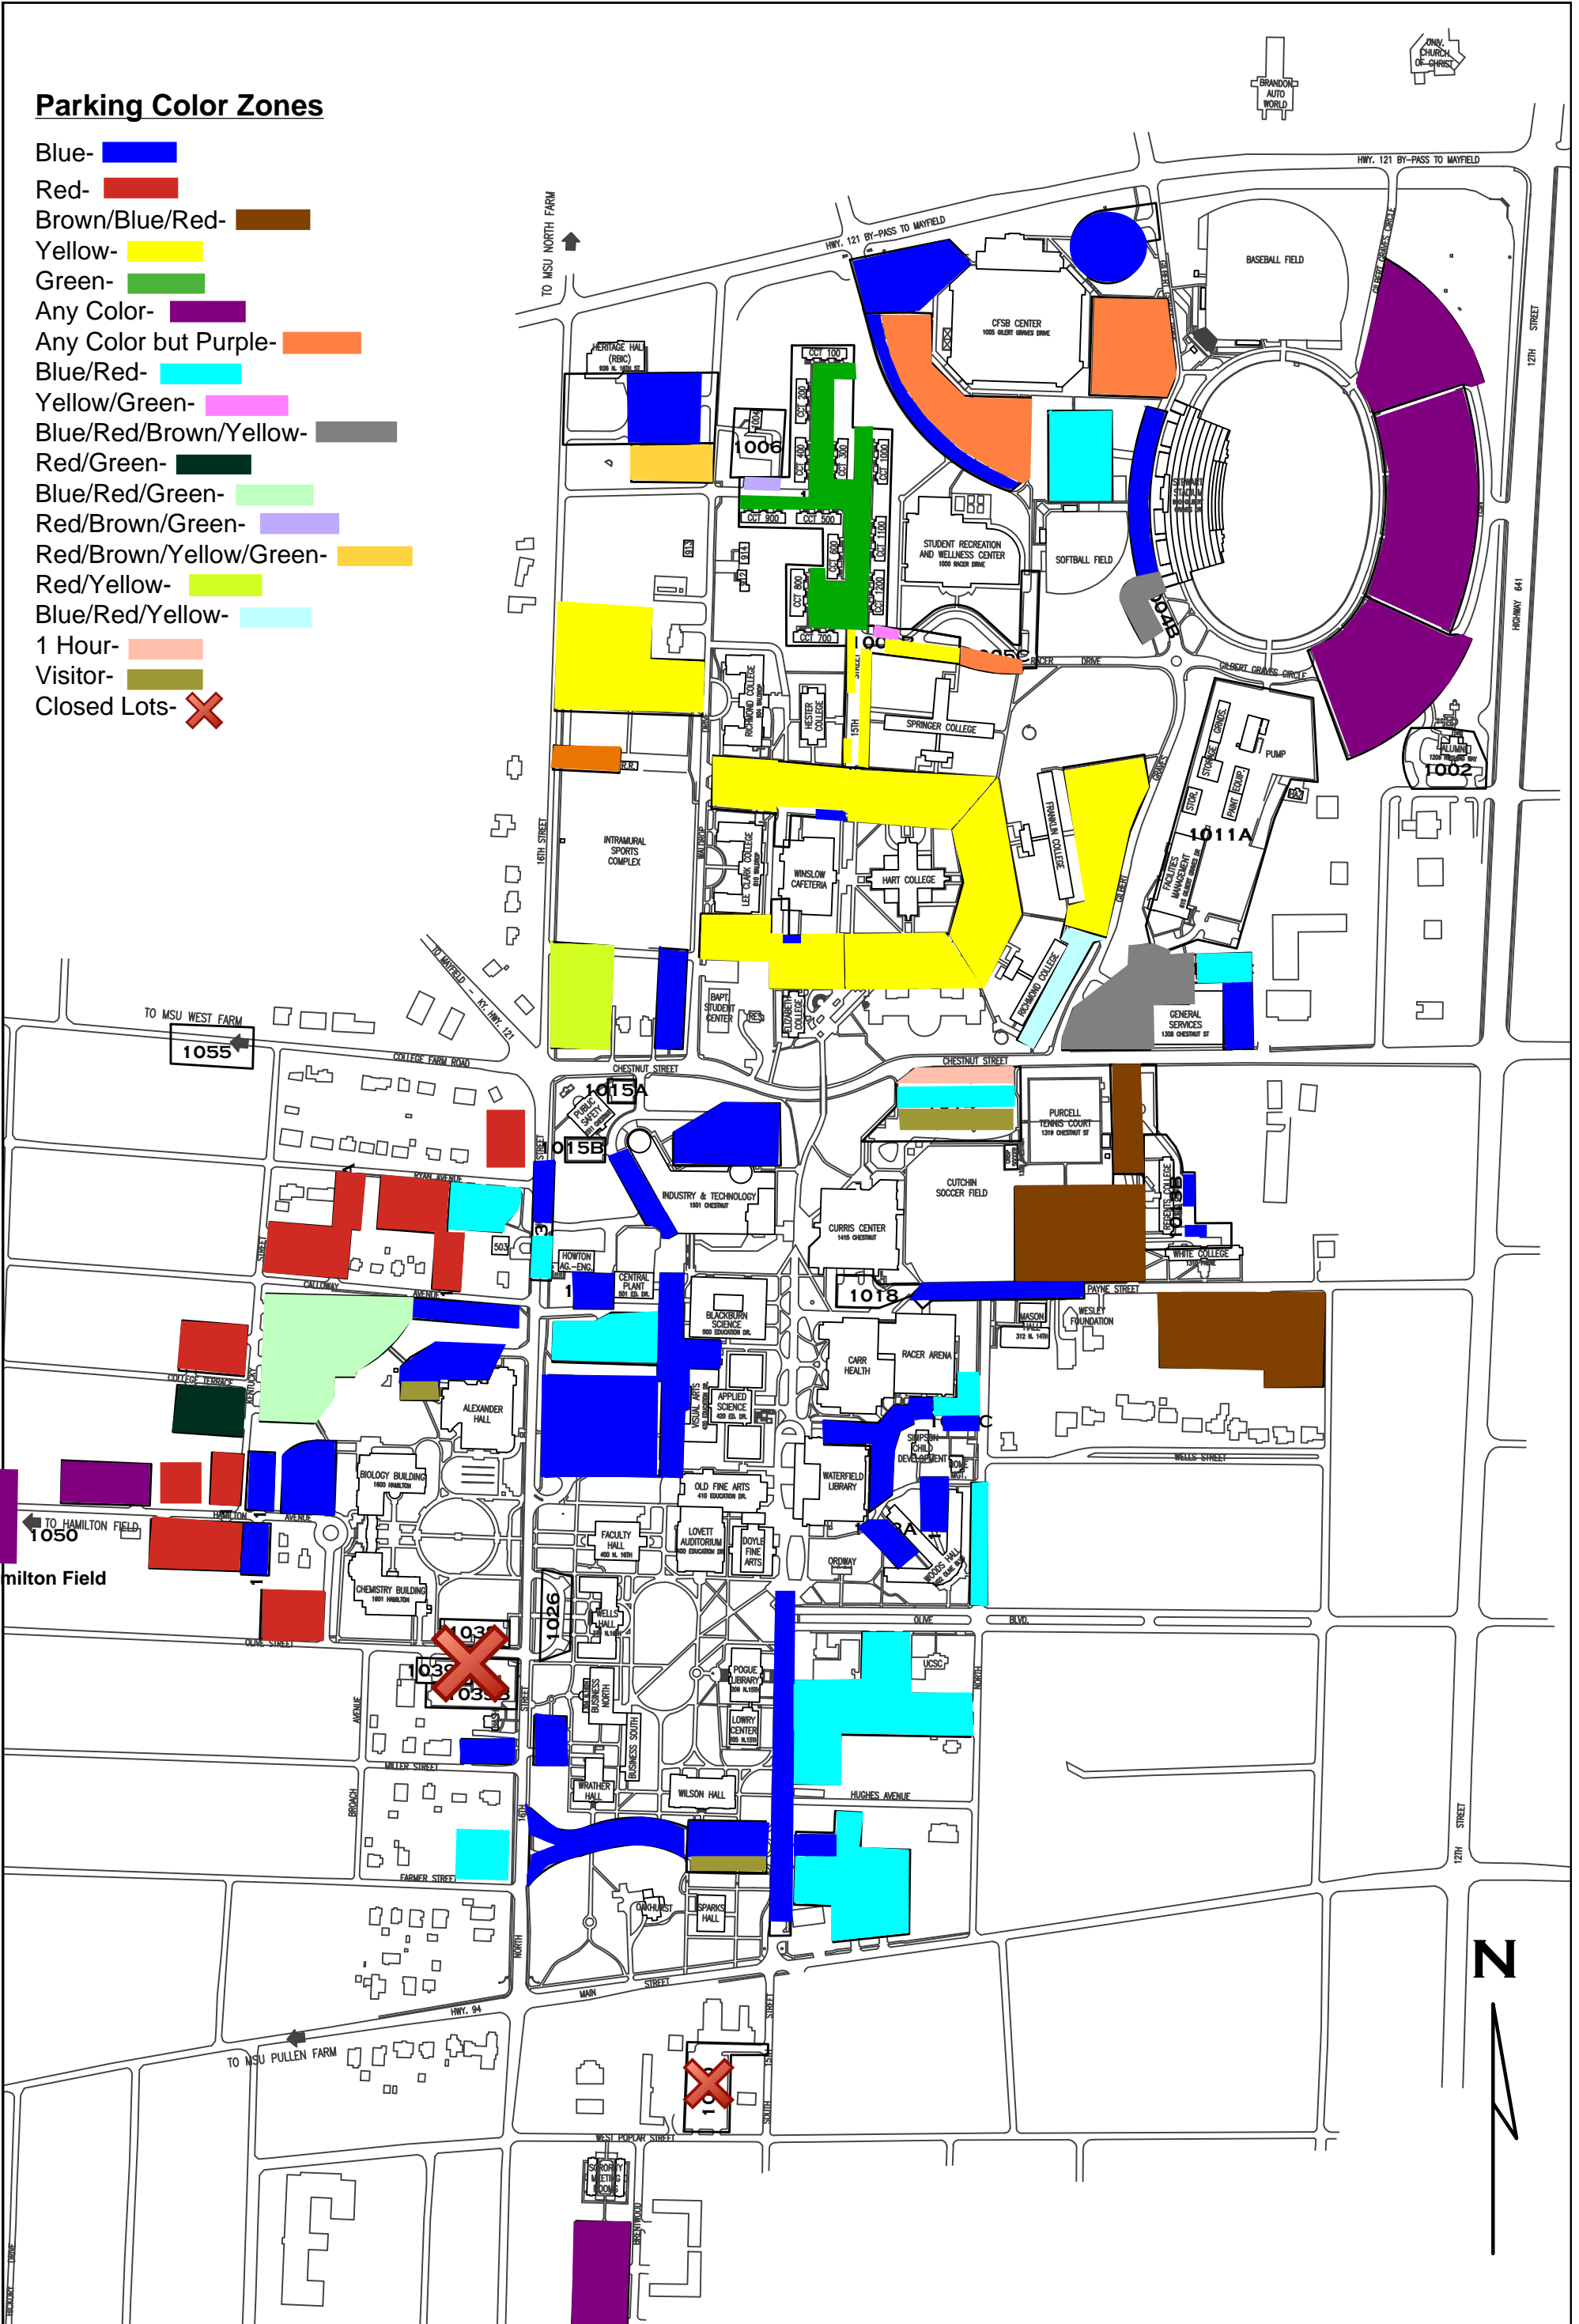

# Parking Color Zones

- Blue-
- Red-
- Brown/Blue/Red-
- Yellow-
- Green-
- Any Color-
- Any Color but Purple-
- Blue/Red-
- Yellow/Green-
- Blue/Red/Brown/Yellow-
- Red/Green-
- Blue/Red/Green-
- Red/Brown/Green-
- Red/Brown/Yellow/Green-
- Red/Yellow-
- Blue/Red/Yellow-
- 1 Hour-
- Visitor-
- Closed Lots- X

**MURRAY STATE UNIVERSITY**  
**PARKING LOT # LEGEND**  
**N.T.S.**