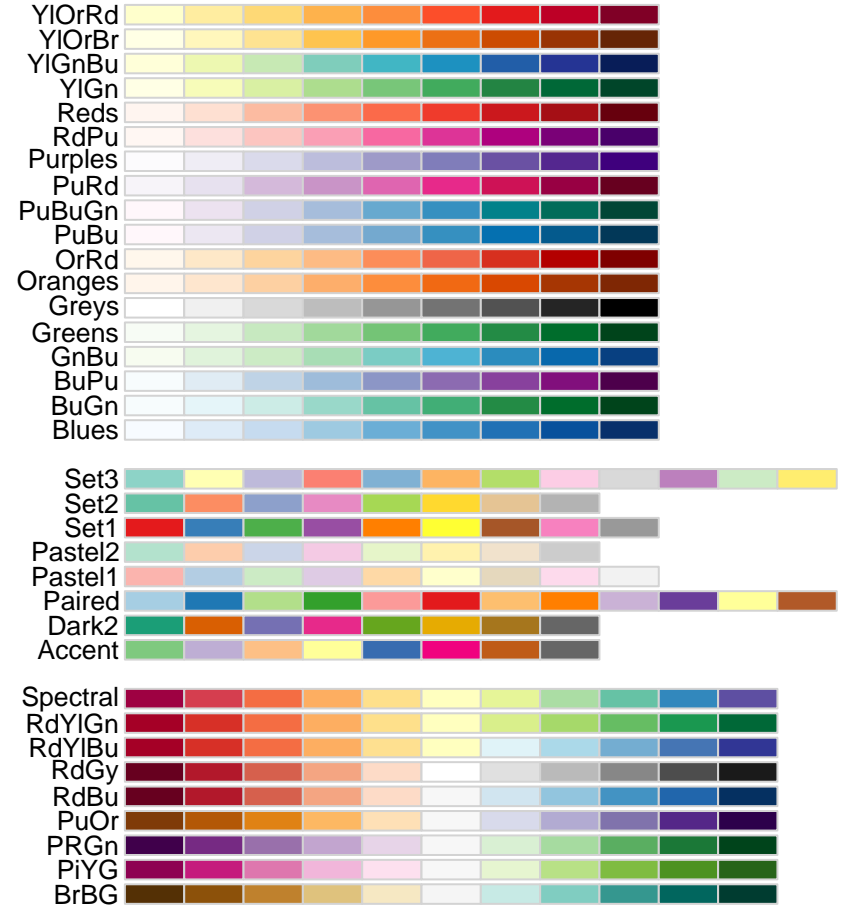

# Names for colors from the RColorBrewer package and color names for colors (grDevices)

coral3	deeppink4	gray27	gray87	gray39	gray99	lightpink1	mistyrose1	pink4	slategray1	
coral2	deeppink3	gray26	gray86	gray38	gray98	lightpink2	mistyrose2	pink3	slategray2	
coral1	deeppink2	gray25	gray85	gray37	gray97	lightgrey	mintcream	pink2	slateblue4	
coral	deeppink1	gray24	gray84	gray36	gray96	lightgreen	midnightblue	pink1	slateblue3	yellowgreen
chocolate4	deeppink	gray23	gray83	gray35	gray95	lightgray	mediumvioletred	pink	slateblue2	yellow4
chocolate3	darkviolet	gray22	gray82	gray34	gray94	lightgoldenrod1	mediumturquoise	peru	slateblue1	yellow3
chocolate2	darkturquoise	gray21	gray81	gray33	gray93	lightgoldenrod2	mediumspringgreen	peachpuff4	slateblue	yellow2
chocolate	darkslategray	gray20	gray80	gray32	gray92	lightgoldenrod3	mediumslateblue	peachpuff3	skyblue4	yellow1
chocolate4	darkslategray	gray19	gray79	gray31	gray91	lightgoldenrod4	mediumseagreen	peachpuff2	skyblue3	yellow
chartreuse4	darkslategray	gray18	gray78	gray30	gray90	lightgoldenrod5	mediumpurple	peachpuff1	skyblue2	whitesmoke
chartreuse3	darkslategray	gray17	gray77	gray29	gray89	lightgoldenrod6	mediumpurple	peachpuff	skyblue1	wheat4
chartreuse2	darkslategray	gray16	gray76	gray28	gray88	lightcyan4	mediumpurple	paopayawhite	skyblue	wheat3
chartreuse	darkslategray	gray15	gray75	gray27	gray87	lightcyan3	mediumpurple	palevioletred4	sienna4	wheat2
chartreuse4	darkslategray	gray14	gray74	gray26	gray86	lightcyan2	mediumpurple	palevioletred3	sienna3	wheat1
cadetblue4	darkseagreen	gray13	gray73	gray25	gray85	lightcyan1	mediumorchid4	palevioletred2	sienna2	wheat
cadetblue3	darkseagreen	gray12	gray72	gray24	gray84	lightcyan	mediumorchid3	palevioletred1	sienna1	violetred4
cadetblue2	darkseagreen	gray11	gray71	gray23	gray83	lightcoral	mediumorchid2	palevioletred	sienna	violetred3
cadetblue	darkseagreen	gray10	gray70	gray22	gray82	lightblue4	mediumorchid1	paleturquoise4	seashell4	violetred2
cadetblue4	darkseagreen	gray9	gray69	gray21	gray81	lightblue3	mediumorchid	paleturquoise3	seashell3	violetred1
burlywood4	darksalmon	gray8	gray68	gray20	gray80	lightblue2	mediumblue	paleturquoise2	seashell2	violetred
burlywood3	darkred	gray7	gray67	gray19	gray79	lightblue	mediumaquamarine	paleturquoise1	seashell1	violet
burlywood2	darkorchid4	gray6	gray66	gray18	gray78	lightblue	maroon4	paleturquoise	seashell	turquoise4
burlywood1	darkorchid3	gray5	gray65	gray17	gray77	lemonchiffon	maroon3	palegreen4	seagreen4	turquoise3
burlywood	darkorchid2	gray4	gray64	gray16	gray76	lemonchiffon	maroon2	palegreen3	seagreen3	turquoise2
brown4	darkorchid1	gray3	gray63	gray15	gray75	lemonchiffon	maroon1	palegreen2	seagreen2	turquoise1
brown3	darkorchid	gray2	gray62	gray14	gray74	lemonchiffon	maroon	palegreen1	seagreen1	turquoise
brown2	darkorange4	gray1	gray61	gray13	gray73	lemonchiffon	magenta4	palegreen	seagreen	tomato4
brown1	darkorange3	gray0	gray60	gray12	gray72	lawngreen	magenta3	palegoldenrod	sandybrown	tomato3
brown	darkorange2	gray	gray59	gray11	gray71	lavenderblus1	magenta2	orchid4	salmon4	tomato2
blueviolet	darkorange	goldenrod4	gray58	gray10	gray70	lavenderblus1	magenta1	orchid3	salmon3	tomato1
blue4	darkorange	goldenrod3	gray57	gray9	gray69	lavenderblus1	magenta	orchid2	salmon2	tomato
blue3	darkolivegreen	goldenrod2	gray56	gray8	gray68	lavenderblus1	linen	orchid1	salmon1	thistle4
blue2	darkolivegreen	goldenrod1	gray55	gray7	gray67	lavenderblus	limegreen	orchid	salmon	thistle3
blue1	darkolivegreen	goldenrod	gray54	gray6	gray66	lavender	lightyellow4	orange4	saddlebrown	thistle2
blue	darkolivegreen	gold4	gray53	gray5	gray65	khaki4	lightyellow3	orangered3	royalblue4	thistle1
blanchedalmond	darkolivegreen	gold3	gray52	gray4	gray64	khaki3	lightyellow2	orangered2	royalblue3	thistle
black	darkmagenta	gold2	gray51	gray3	gray63	khaki2	lightyellow1	orangered1	royalblue2	tan4
bisque4	darkkhaki	gold1	gray50	gray2	gray62	khaki1	lightyellow	orangered	royalblue1	tan3
bisque3	darkgrey	gold	gray49	gray1	gray61	khaki	lightsteelblue	orange4	royalblue	tan2
bisque2	darkgreen	ghostwhite	gray48	gray0	gray60	ivory4	lightsteelblue	orange3	rosybrown4	tan1
bisque1	darkgray	gainsboro	gray47	gray	gray59	ivory3	lightsteelblue	orange2	rosybrown3	tan
bisque	darkgoldenrod	forestgreen	gray46	gray	gray58	ivory2	lightsteelblue	orange1	rosybrown2	steelblue4
beige	darkgoldenrod	floralwhite	gray45	gray	gray57	ivory1	lightsteelblue	orange	rosybrown1	steelblue3
black4	darkgoldenrod	firebrick4	gray44	gray	gray56	ivory	lightslategray	olivedrab4	rosybrown	steelblue2
black3	darkgoldenrod	firebrick3	gray43	gray	gray55	ivory	lightslategray	olivedrab3	red4	steelblue1
black2	darkgoldenrod	firebrick2	gray42	gray	gray54	indianred4	lightslategray	olivedrab2	red3	steelblue
black	darkgoldenrod	firebrick1	gray41	gray	gray53	indianred3	lightslategray	olivedrab1	red2	springgreen4
azure2	darkcyan	firebrick	gray40	gray100	gray52	indianred2	lightskyblue	olivedrab	red1	springgreen3
azure1	darkcyan	firebrick	gray39	gray99	gray51	indianred1	lightskyblue	olivedrab	red	springgreen2
aquamarine4	cyan4	dodgerblue4	gray38	gray98	gray50	indianred	lightskyblue	oldlace	red	springgreen1
aquamarine3	cyan3	dodgerblue3	gray37	gray97	gray49	hotpink4	lightskyblue	navyblue	purple4	springgreen
aquamarine2	cyan2	dodgerblue2	gray36	gray96	gray48	hotpink3	lightskyblue	navy	purple3	springgreen
aquamarine	cyan1	dodgerblue1	gray35	gray95	gray47	hotpink2	lightseagreen	navajowhite	purple2	snow4
antiquewhite4	cornsilk4	dimgray	gray34	gray94	gray46	hotpink1	lightsalmon	navajowhite	purple1	snow3
antiquewhite3	cornsilk3	dimgray	gray33	gray93	gray45	honeydew4	lightsalmon	navajowhite	powderblue	snow2
antiquewhite2	cornsilk2	deepskyblue	gray32	gray92	gray44	honeydew3	lightsalmon	navajowhite	plum4	snow1
antiquewhite	cornsilk1	deepskyblue	gray31	gray91	gray43	honeydew2	lightsalmon	moccasin	plum3	slategray
antiquewhite	cornsilk	deepskyblue	gray30	gray90	gray42	honeydew1	lightpink4	mistyrose4	plum2	slategray4
aliceblue	cornflowerblue	deepskyblue	gray29	gray89	gray41	honeydew	lightpink3	mistyrose3	plum1	slategray3
white	coral4	deepskyblue	gray28	gray88	gray40	grey100	lightpink2	mistyrose2	plum	slategray2