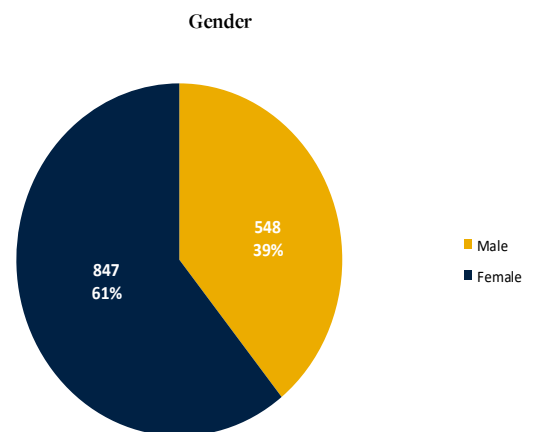

MURRAY STATE UNIVERSITY

FIRST-TIME FRESHMAN ENROLLMENT Fall 2021

2021 FRESHMAN CLASS

- Applicants: 9,144
- Applicants admitted: 7,787 (85%)
- Admitted students who enrolled: 1,395 (15%)
- Average high school GPA: 3.57
- MSU 18-county service region, first-time freshmen: 566 (41%)
- ACT score average (All New Freshmen): 24 (National Average: 20.3; Kentucky 19)

27 states 11 foreign countries
77 Kentucky counties

Enrollment		
First-Time Freshman	1,395	
MSU Total	9,427	
Race	Total	Percent
Alaskan Native or American Indian	2	0.1%
Asian	19	1.4%
Black, Non-Hispanic	92	6.6%
Hispanic	41	2.9%
Multiracial	53	3.8%
Native Hawaiian or Other Pacific Islander	0	0.0%
Non-resident	16	1.1%
White, Non-Hispanic	1,108	79.4%
Unknown	64	4.6%