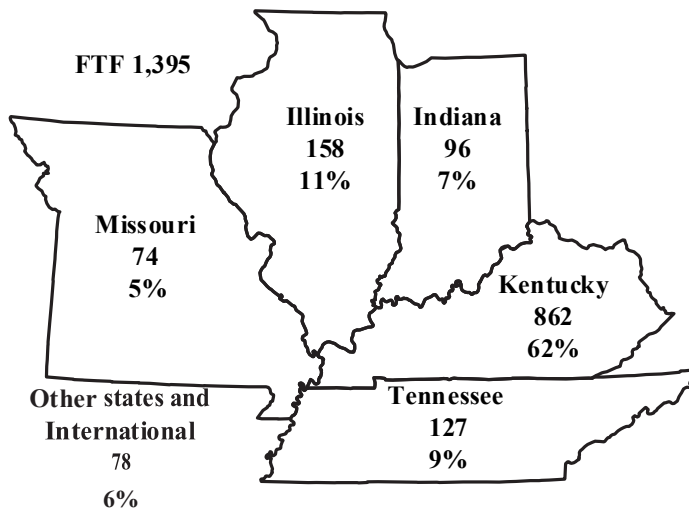

MURRAY STATE UNIVERSITY

FIRST-TIME FRESHMAN ENROLLMENT Fall 2021

2021 FRESHMAN CLASS

- Applicants: 9,144
- Applicants admitted: 7,787 (85%)
- Admitted students who enrolled: 1,395 (15%)
- Average high school GPA: 3.57
- MSU 18-county service region, first-time freshmen: 566 (41%)
- ACT score average (All New Freshmen): 24 (National Average: 20.3; Kentucky 19)

27 states 11 foreign countries
77 Kentucky counties

Enrollment		
First-Time Freshman	1,395	
MSU Total	9,427	
Race	Total	Percent
Alaskan Native or American Indian	2	0.1%
Asian	19	1.4%
Black, Non-Hispanic	92	6.6%
Hispanic	41	2.9%
Multiracial	53	3.8%
Native Hawaiian or Other Pacific Islander	0	0.0%
Non-resident	16	1.1%
White, Non-Hispanic	1,108	79.4%
Unknown	64	4.6%