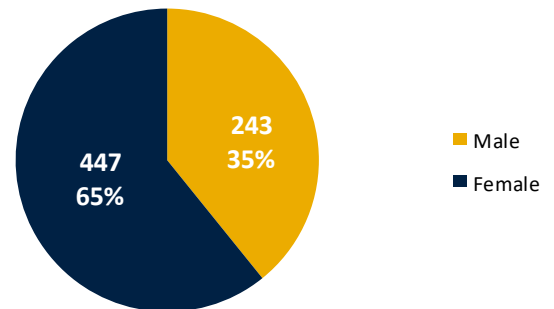

Gender

	F11	F12	F13	F14	F15	F16	F17	F18	F19	F20	F21
FTT Total	666	674	692	761	630	605	586	557	617	761	690
Full-Time	517	511	508	566	470	486	455	434	429	461	429
Part-Time	149	163	184	195	160	119	131	123	188	300	261