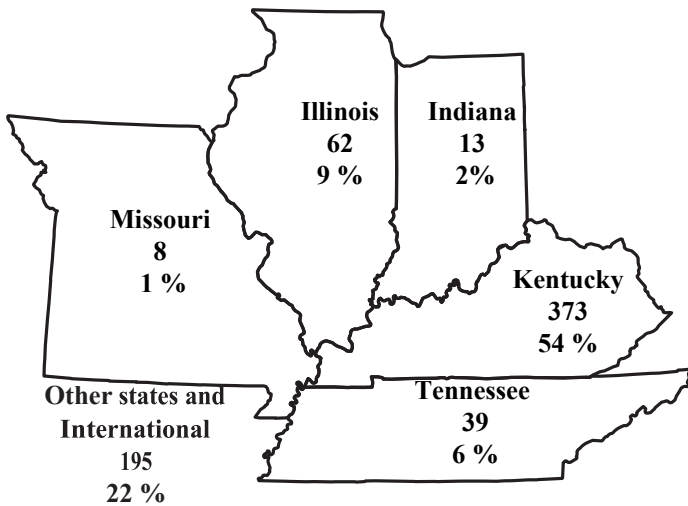

# MURRAY STATE UNIVERSITY

## FIRST-TIME TRANSFER ENROLLMENT Fall 2021

### 2021 TRANSFER CLASS

- Admitted students who are enrolled: 690
- Average credit transferred: 65.28 hours
- Average GPA on Entrance: 3.05

**25 States - 8 Foreign countries**  
**42 Kentucky counties**