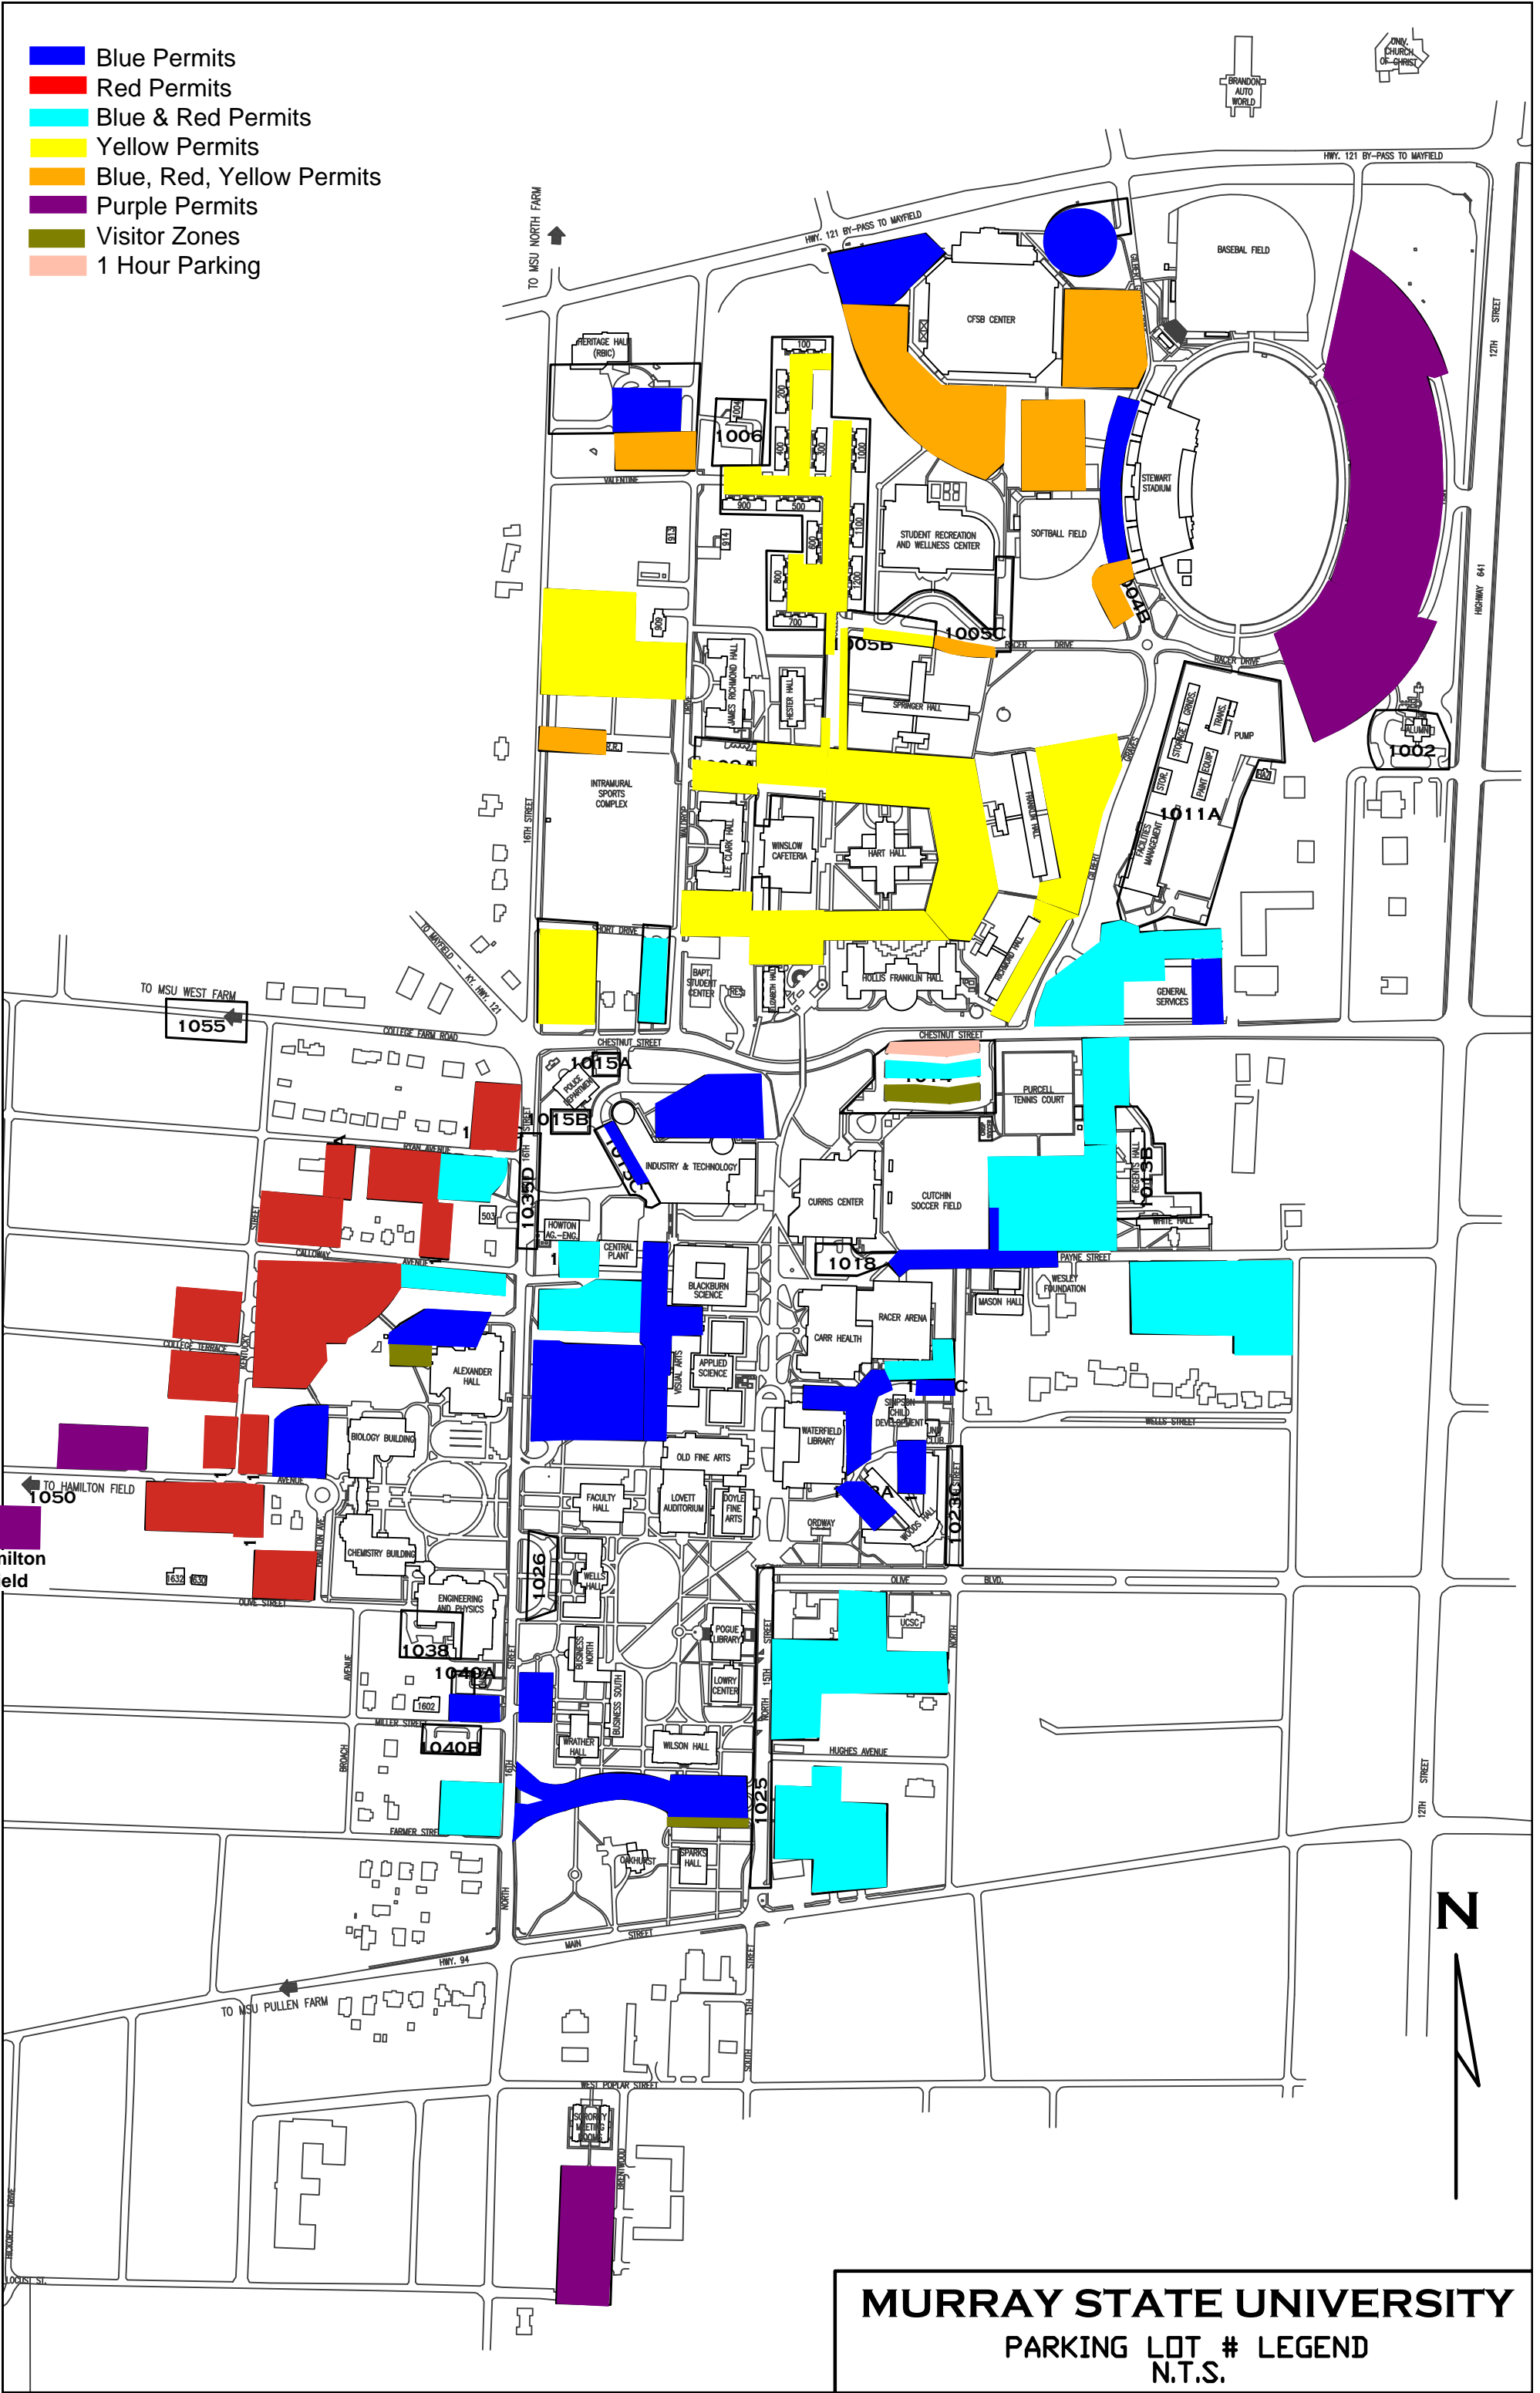

- Blue Permits
- Red Permits
- Blue & Red Permits
- Yellow Permits
- Blue, Red, Yellow Permits
- Purple Permits
- Visitor Zones
- 1 Hour Parking

MURRAY STATE UNIVERSITY
PARKING LOT # LEGEND
N.T.S.