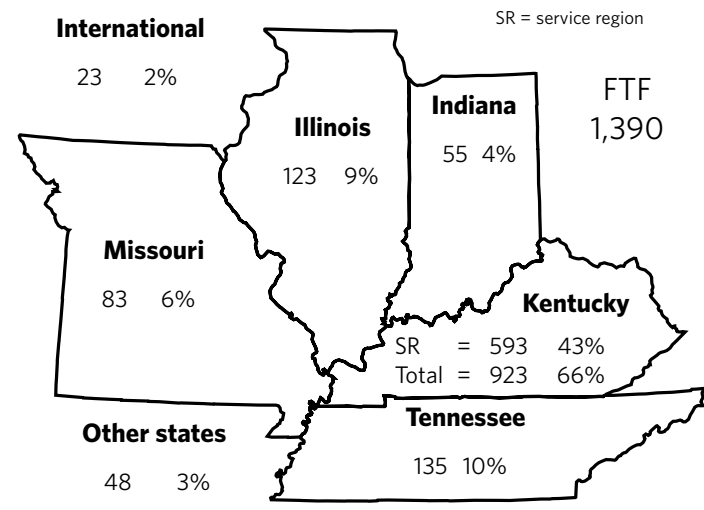

MURRAY STATE UNIVERSITY

FIRST TIME FRESHMAN ENROLLMENT Fall 2010

2010 FRESHMAN CLASS

- Applicants: 4,057
- Applicants admitted: 3,305 (81%)
- Admitted students who enrolled: 1,390 (42%)
- Average high school GPA: 3.30
- MSU 18-county service region, first-time freshmen: 593 (43%)
- ACT score average (All New Freshmen): 21.9 (National Average: 21.0; Kentucky 19.4)

**25 states • 9 foreign countries
69 Kentucky counties**

FIRST TIME FRESHMAN BY AGE

<18	14
18-19	1,294
20-29	73
>29	9

TOP FIVE MAJORS

- Undeclared - 15%
- Nursing - 9%
- Biology - 8%
- Animal Health Technology - 8%
- Agriculture - 4%